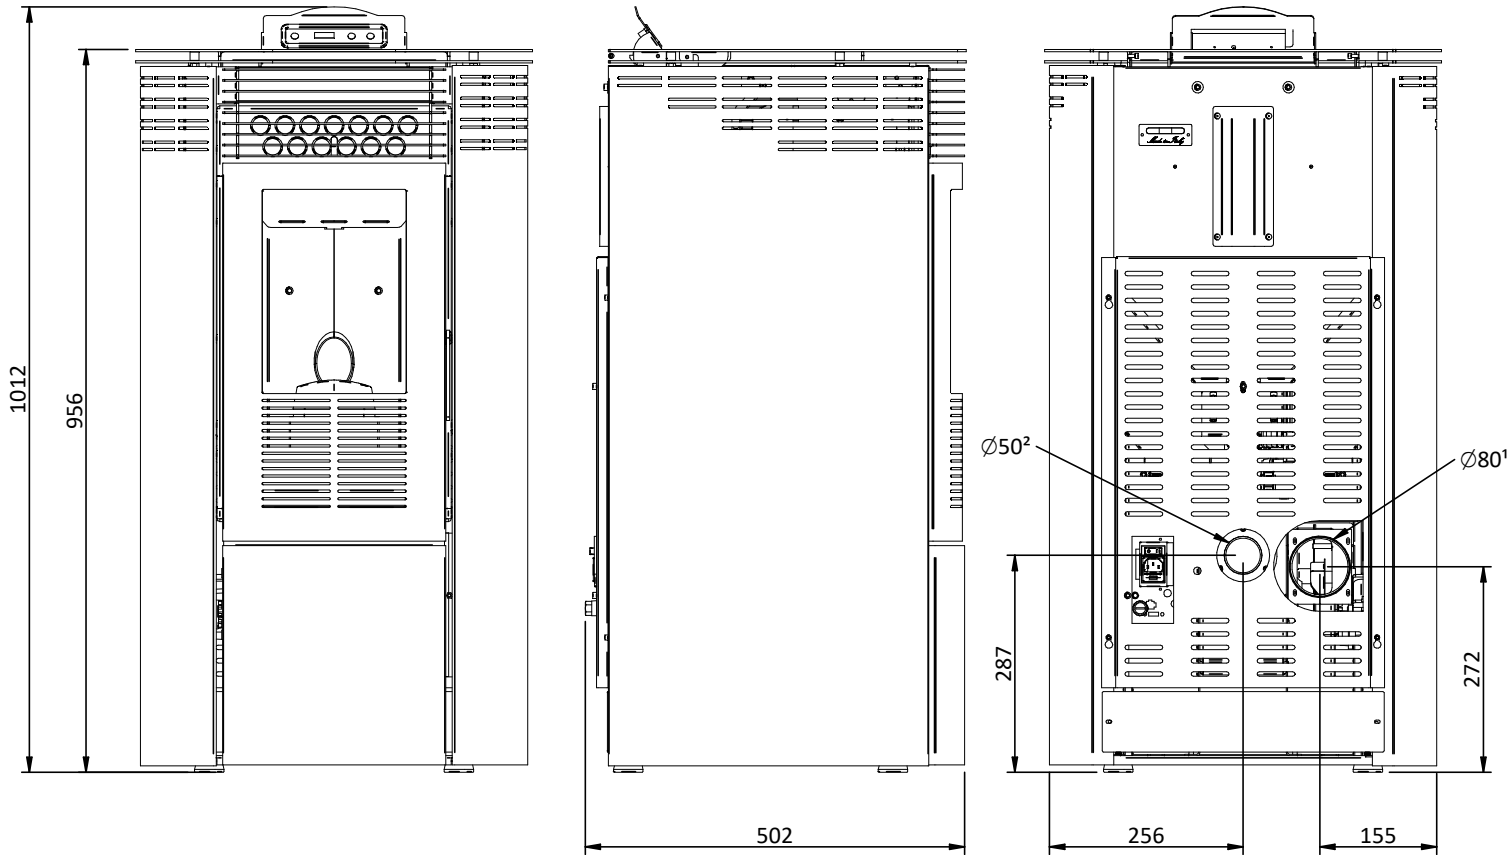

REDONDA BASIC 12 / SFERA BASIC 12

rev. R00

1. USCITA FUMI / SMOKE EXHAUST 2. ARIA / AIR