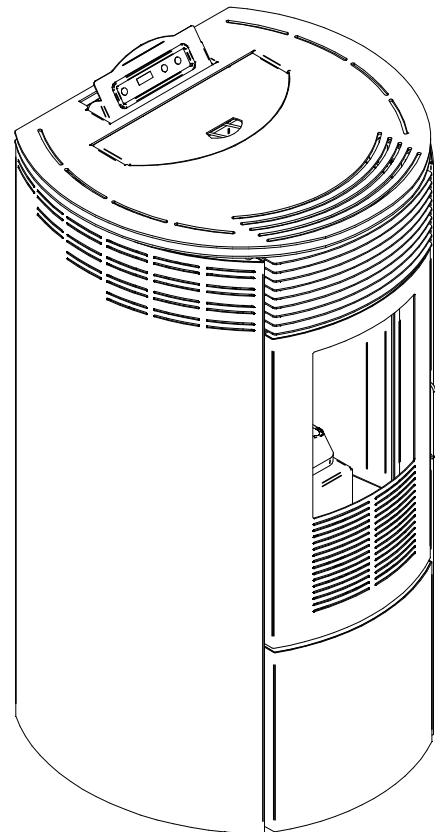

REDONDA BASIC 12 / SFERA BASIC 12

rev. R00

1. USCITA FUMI / SMOKE EXHAUST 2. ARIA / AIR