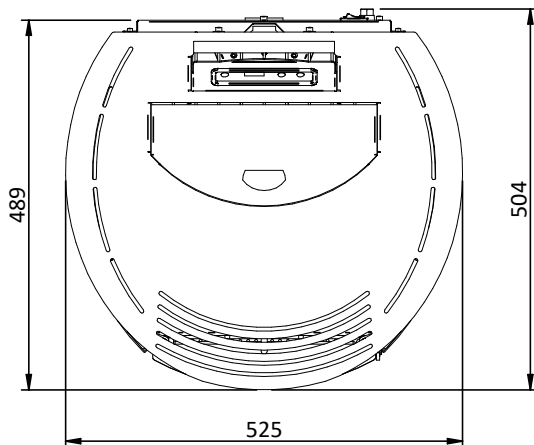

REDONDA BASIC 12 / SFERA BASIC 12

rev. R00

1. USCITA FUMI / SMOKE EXHAUST 2. ARIA / AIR